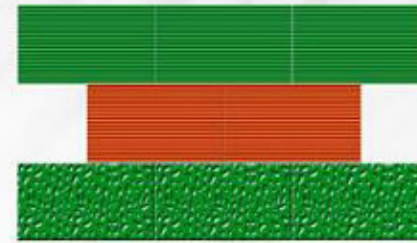

Plastic mold series for color bricks

12x24x5cm 12x24x6cm

12.5x25x4cm 12.5x25x5cm

12.5x25x6cm

12.5x25x6cm

12.5x25x4cm 12.5x25x5cm
12x24x6cm 12x24x8cm

22x22x5cm

21x18x5cm 21x18x4cm

24x12x5cm

10x20x5cm 10x20x6cm

Color bricks price list

Single wave, blind striped:	Export Rate in USD	Basic Rate in Indian Rupees
12x24x5cm	1.6	80
12x24x6cm	1.94	97
Dutch brick, blind dotted:		
12.5x25x4cm	1.42	71
12.5x25x5cm	1.76	88
Double wave:		
12.5x25x6cm	1.24	62
12.5x25x6cm 0.62 USD		
Dutch brick, scaled:		
12.5x25x4cm	1.16	58
12.5x25x5cm	1.24	62
Dutch brick, walf checks:		
12x24x6cm	1.16	58
12x24x8cm		
Big wave, blind striped, blind dotted:		
22x22x5cm	2.3	115
I-shaped:		
21x18x5cm	1.24	62
21x18x4cm 0.62 UDS		
Dutch brick:		
10x20x5cm	1.16	58
10x20x6cm	1.24	62
Stepped type:		
24x12x5cm	1.24	62