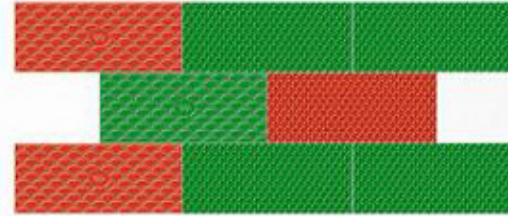

Plastic mold series for color bricks

12x24x5cm 12x24x6cm

12.5x25x4cm 12.5x25x5cm

12.5x25x6cm

12.5x25x6cm

12.5x25x4cm 12.5x25x5cm
12x24x6cm 12x24x8cm

22x22x5cm

21x18x5cm 21x18x4cm

24x12x5cm

10x20x5cm 10x20x6cm

Color bricks price list

Single wave, blind striped:	Export Rate in USD	Basic Rate in Indian Rupees
12x24x5cm	1.6	80
12x24x6cm	1.94	97
Dutch brick, blind dotted:		
12.5x25x4cm	1.42	71
12.5x25x5cm	1.76	88
Double wave:		
12.5x25x6cm	1.24	62
12.5x25x6cm 0.62 USD		
Dutch brick, scaled:		
12.5x25x4cm	1.16	58
12.5x25x5cm	1.24	62
Dutch brick, walf checks:		
12x24x6cm	1.16	58
12x24x8cm		
Big wave, blind striped, blind dotted:		
22x22x5cm	2.3	115
I-shaped:		
21x18x5cm	1.24	62
21x18x4cm 0.62 UDS		
Dutch brick:		
10x20x5cm	1.16	58
10x20x6cm	1.24	62
Stepped type:		
24x12x5cm	1.24	62