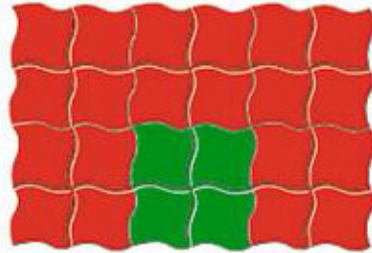

Plastic mold series for color bricks

12x24x5cm 12x24x6cm

12.5x25x4cm 12.5x25x5cm

12.5x25x6cm

12.5x25x6cm

12.5x25x4cm 12.5x25x5cm
12x24x6cm 12x24x8cm

22x22x5cm

21x18x5cm 21x18x4cm

24x12x5cm

10x20x5cm 10x20x6cm

Color bricks price list

Single wave, blind striped:	Export Rate in USD	Basic Rate in Indian Rupees
12x24x5cm	1.6	80
12x24x6cm	1.94	97
Dutch brick, blind dotted:		
12.5x25x4cm	1.42	71
12.5x25x5cm	1.76	88
Double wave:		
12.5x25x6cm	1.24	62
12.5x25x6cm 0.62 USD		
Dutch brick, scaled:		
12.5x25x4cm	1.16	58
12.5x25x5cm	1.24	62
Dutch brick, walf checks:		
12x24x6cm	1.16	58
12x24x8cm		
Big wave, blind striped, blind dotted:		
22x22x5cm	2.3	115
I-shaped:		
21x18x5cm	1.24	62
21x18x4cm 0.62 UDS		
Dutch brick:		
10x20x5cm	1.16	58
10x20x6cm	1.24	62
Stepped type:		
24x12x5cm	1.24	62