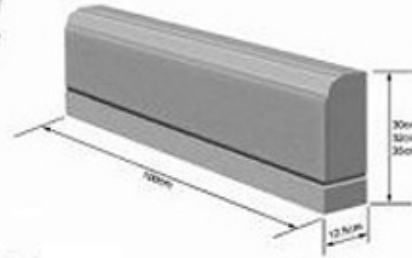

100x30x(8x12)cm
60x25x(7x10)cm
60x28x(8x16)cm

100x22x22cm 100x29x23cm
100x27x20cm 80x28x20cm
80x31x20cm 80x35x13cm

100x20x12cm
100x30x12cm
100x35x12cm
100x30x16cm
100x35x12cm
100x32x15cm
100x20x15.5cm
100x25x12cm
100x35x15cm
100x20x30cm
100x31x25cm
100x31x25cm
100x25x25cm
100x45x15cm
100x40x15cm
100x30x12cm
100x30x15cm

100x20x26cm
100x25x25cm
100x25x31cm

100x15x48x(8-15)cm
100x24x56x(12-24)cm
100x24x72x(12-24)cm

01

Curbstone price list

Slope curbstone:	Export Rate in USD	Basic Rate in Indian Rupees
100 x 30 x (8 x 12) cm	21.2	1060
60 x 25 x (7 x 10) cm	14	700
60 x 28 x (8 x 16) cm	14	700
Slope curbstone:		
100 x 22 x 22 cm	19.4	970
100 x 29 x 23 cm	21.2	1060
100 x 27 x 20 cm	21.2	1060
Curbstone:		
100 x 20 x 26 cm	17.6	880
100 x 25 x 25 cm	19.4	970
100 x 25 x 31 cm	19.4	970
Big curbstone:		
100 x 15 x 48 x (8-15) cm	42.4	2120
100 x 24 x 56 x (12-24) cm	63.6	3180
100 x 24 x 72 x (12-24) cm	77.6	3880
Arc-line curbstone		
100 x 20 x 12 cm	17.6	880
100 x 30 x 12 cm	19.4	970
100 x 35 x 12 cm	19.4	970
100 x 30 x 16 cm	17.6	880
100 x 35 x 12 cm	17.6	880