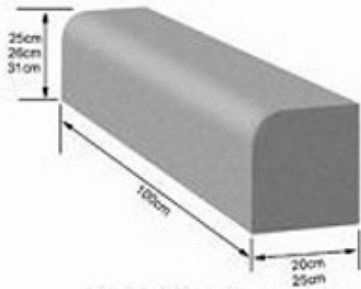

100x30x(8x12)cm
60x25x(7x10)cm
60x28x(8x16)cm

100x22x22cm 100x29x23cm
100x27x20cm 80x28x20cm
80x31x20cm 80x35x13cm

100x20x12cm
100x30x12cm
100x35x12cm
100x30x16cm
100x35x12cm
100x32x15cm
100x20x15.5cm
100x25x12cm
100x35x15cm
100x20x30cm
100x31x25cm
100x31x25cm
100x25x25cm
100x45x15cm
100x40x15cm
100x30x12cm
100x30x15cm

100x20x26cm
100x25x25cm
100x25x31cm

100x15x48x(8-15)cm
100x24x56x(12-24)cm
100x24x72x(12-24)cm

01

Curbstone price list

Slope curbstone:	Export Rate in USD	Basic Rate in Indian Rupees
100 x 30 x (8 x 12) cm	21.2	1060
60 x 25 x (7 x 10) cm	14	700
60 x 28 x (8 x 16) cm	14	700
Slope curbstone:		
100 x 22 x 22 cm	19.4	970
100 x 29 x 23 cm	21.2	1060
100 x 27 x 20 cm	21.2	1060
Curbstone:		
100 x 20 x 26 cm	17.6	880
100 x 25 x 25 cm	19.4	970
100 x 25 x 31 cm	19.4	970
Big curbstone:		
100 x 15 x 48 x (8-15) cm	42.4	2120
100 x 24 x 56 x (12-24) cm	63.6	3180
100 x 24 x 72 x (12-24) cm	77.6	3880
Arc-line curbstone		
100 x 20 x 12 cm	17.6	880
100 x 30 x 12 cm	19.4	970
100 x 35 x 12 cm	19.4	970
100 x 30 x 16 cm	17.6	880
100 x 35 x 12 cm	17.6	880