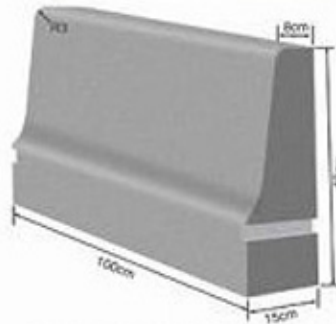

100x30x(8x12)cm
60x25x(7x10)cm
60x28x(8x16)cm

100x22x22cm 100x29x23cm
100x27x20cm 80x28x20cm
80x31x20cm 80x35x13cm

100x20x12cm
100x30x12cm
100x35x12cm
100x30x16cm
100x35x12cm
100x32x15cm
100x20x15.5cm
100x25x12cm
100x35x15cm
100x20x30cm
100x31x25cm
100x31x25cm
100x25x25cm
100x45x15cm
100x40x15cm
100x30x12cm
100x30x15cm

100x20x26cm
100x25x25cm
100x25x31cm

100x15x48x(8-15)cm
100x24x56x(12-24)cm
100x24x72x(12-24)cm

01

Curbstone price list

Slope curbstone:	Export Rate in USD	Basic Rate in Indian Rupees
100 x 30 x (8 x 12) cm	21.2	1060
60 x 25 x (7 x 10) cm	14	700
60 x 28 x (8 x 16) cm	14	700
Slope curbstone:		
100 x 22 x 22 cm	19.4	970
100 x 29 x 23 cm	21.2	1060
100 x 27 x 20 cm	21.2	1060
Curbstone:		
100 x 20 x 26 cm	17.6	880
100 x 25 x 25 cm	19.4	970
100 x 25 x 31 cm	19.4	970
Big curbstone:		
100 x 15 x 48 x (8-15) cm	42.4	2120
100 x 24 x 56 x (12-24) cm	63.6	3180
100 x 24 x 72 x (12-24) cm	77.6	3880
Arc-line curbstone		
100 x 20 x 12 cm	17.6	880
100 x 30 x 12 cm	19.4	970
100 x 35 x 12 cm	19.4	970
100 x 30 x 16 cm	17.6	880
100 x 35 x 12 cm	17.6	880