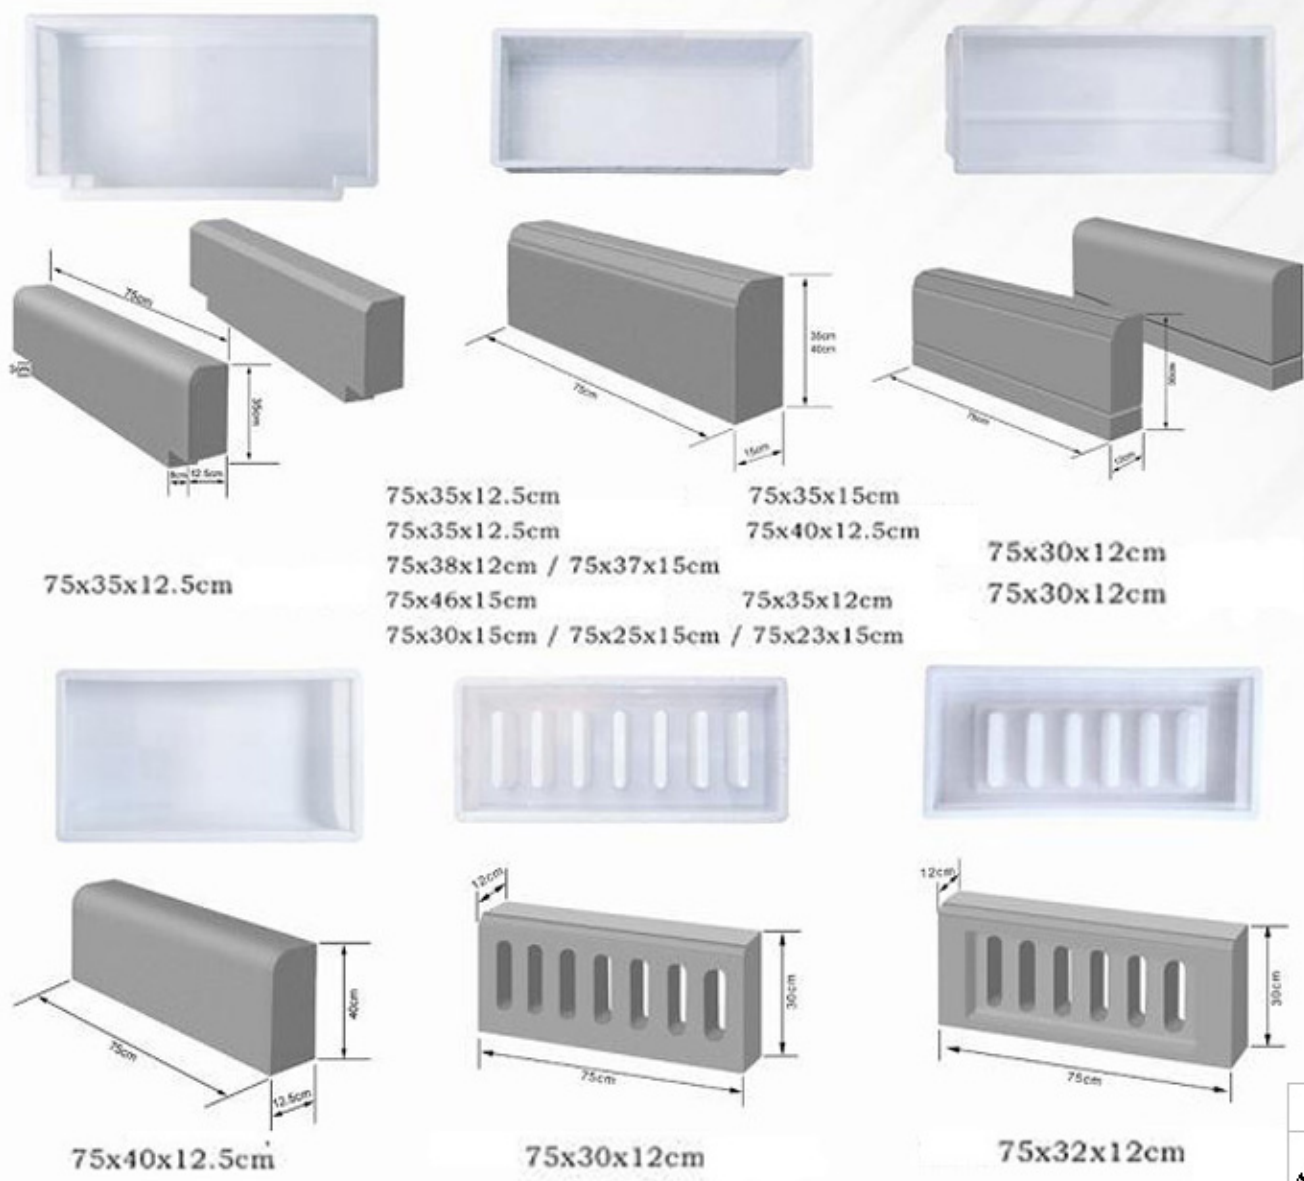

Plastic mold series for curbs

Curbstone price list		
Arc-line curbstone Size	Export Rate in USD	Basic Rate in Indian Rupees
75 x 35 x 12.5 cm	14	700
75 x 38 x 12 cm	14	700
75 x 46 x 15 cm	15.2	760
75 x 30 x 15 cm	13.4	670
75 x 30 x 12 cm	12.4	620
75 x 40 x 12.5 cm	15.8	790
75 x 30 x 12 cm (holes)	35.2	1760
75 x 32 x 12 cm (holes)	35.2	1760

**MINIMUM ORDER IN EACH DESIGN 100 MOLDS**