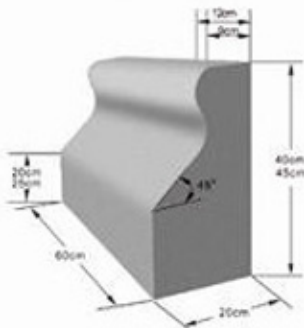

74.5x42x15 (12-15) cm  
50x30x( 8x 10)cm

60x32x12cm

60x25x11cm  
60x25x10cm  
60x30x10cm

60x40x(12x20)cm  
60x45x(12x20)cm

50x32x(8x12)cm

50x25x14.5(7.5x7.5)cm  
60x15x15(8x8)cm

03

**Curbstone price list**

| Curbstone-1                  | Export Rate in USD | Basic Rate in Indian Rupees |
|------------------------------|--------------------|-----------------------------|
| 74.5 x 42 x 15 x (12-15)cm   | 14                 | 700                         |
| <b>Curbstone-2</b>           |                    |                             |
| 50 x 30 x (8 x 10) cm        | 10                 | 500                         |
| <b>Curbstone:</b>            |                    |                             |
| 60 x 32 x 12 cm              | 9                  | 450                         |
| 60 x 25 x 11 cm              | 9                  | 450                         |
| 60 x 25 x 10 cm              | 9                  | 450                         |
| 60 x 30 x 10 cm              | 9                  | 450                         |
| <b>Crash curbstone:</b>      |                    |                             |
| 60 x 40 x (12 x 20) cm       | 21.2               | 1060                        |
| 60 x 45 x (12 x 20) cm       | 22                 | 1100                        |
| 50 x 32 x (8 x 12) cm        | 14                 | 700                         |
| <b>Chamfer curbstone:</b>    |                    |                             |
| 60 x 15 x 15 cf(8 x 8) cm    | 9                  | 450                         |
| 50 x 25 x 14.5 cf(7.5 x 7.5) | 7                  | 350                         |