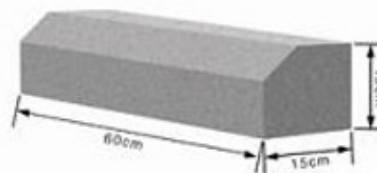

74.5x42x15 (12-15) cm  
50x30x( 8x 10)cm

60x32x12cm

60x25x11cm  
60x25x10cm  
60x30x10cm

60x40x(12x20)cm  
60x45x(12x20)cm

50x32x(8x12)cm

50x25x14.5(7.5x7.5)cm  
60x15x15(8x8)cm

03

**Curbstone price list**

| Curbstone-1                  | Export Rate in USD | Basic Rate in Indian Rupees |
|------------------------------|--------------------|-----------------------------|
| 74.5 x 42 x 15 x (12-15)cm   | 14                 | 700                         |
| <b>Curbstone-2</b>           |                    |                             |
| 50 x 30 x (8 x 10) cm        | 10                 | 500                         |
| <b>Curbstone:</b>            |                    |                             |
| 60 x 32 x 12 cm              | 9                  | 450                         |
| 60 x 25 x 11 cm              | 9                  | 450                         |
| 60 x 25 x 10 cm              | 9                  | 450                         |
| 60 x 30 x 10 cm              | 9                  | 450                         |
| <b>Crash curbstone:</b>      |                    |                             |
| 60 x 40 x (12 x 20) cm       | 21.2               | 1060                        |
| 60 x 45 x (12 x 20) cm       | 22                 | 1100                        |
| 50 x 32 x (8 x 12) cm        | 14                 | 700                         |
| <b>Chamfer curbstone:</b>    |                    |                             |
| 60 x 15 x 15 cf(8 x 8) cm    | 9                  | 450                         |
| 50 x 25 x 14.5 cf(7.5 x 7.5) | 7                  | 350                         |