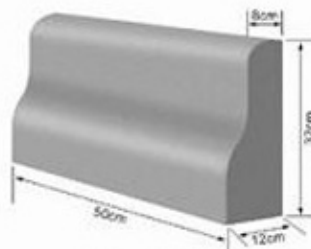

74.5x42x15 (12-15) cm  
50x30x( 8x 10)cm

60x32x12cm

60x25x11cm  
60x25x10cm  
60x30x10cm

60x40x(12x20)cm  
60x45x(12x20)cm

50x32x(8x12)cm

50x25x14.5(7.5x7.5)cm  
60x15x15(8x8)cm

03

**Curbstone price list**

| Curbstone-1                  | Export Rate in USD | Basic Rate in Indian Rupees |
|------------------------------|--------------------|-----------------------------|
| 74.5 x 42 x 15 x (12-15)cm   | 14                 | 700                         |
| <b>Curbstone-2</b>           |                    |                             |
| 50 x 30 x (8 x 10) cm        | 10                 | 500                         |
| <b>Curbstone:</b>            |                    |                             |
| 60 x 32 x 12 cm              | 9                  | 450                         |
| 60 x 25 x 11 cm              | 9                  | 450                         |
| 60 x 25 x 10 cm              | 9                  | 450                         |
| 60 x 30 x 10 cm              | 9                  | 450                         |
| <b>Crash curbstone:</b>      |                    |                             |
| 60 x 40 x (12 x 20) cm       | 21.2               | 1060                        |
| 60 x 45 x (12 x 20) cm       | 22                 | 1100                        |
| 50 x 32 x (8 x 12) cm        | 14                 | 700                         |
| <b>Chamfer curbstone:</b>    |                    |                             |
| 60 x 15 x 15 cf(8 x 8) cm    | 9                  | 450                         |
| 50 x 25 x 14.5 cf(7.5 x 7.5) | 7                  | 350                         |