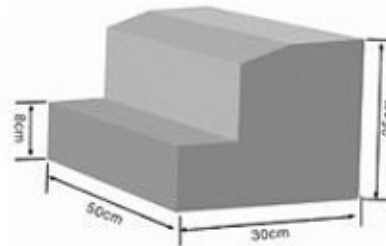

50x22x10cm
50x22x8cm

50x30x12.5cm
50x45x12.5cm

40x27x6cm

50x19x8cm

50x50x30cm

50x28x18cm

50x30x25cm

Curbstone price list

Curbstone-1	Export Rate in USD	Basic Rate in Indian Rupees
74.5 x 42 x 15 x (12-15)cm	14	700
Curbstone-2		
50 x 30 x (8 x 10) cm	10	500
Curbstone:		
60 x 32 x 12 cm	9	450
60 x 25 x 11 cm	9	450
60 x 25 x 10 cm	9	450
60 x 30 x 10 cm	9	450
Crash curbstone:		
60 x 40 x (12 x 20) cm	21.2	1060
60 x 45 x (12 x 20) cm	22	1100
50 x 32 x (8 x 12) cm	14	700
Chamfer curbstone:		
60 x 15 x 15 cf (8 x 8) cm	9	450
50 x 25 x 14.5 cf (7.5 x 7.5)	7	350
MINIMUM ORDER IN EACH DESIGN 100 MOLDS		