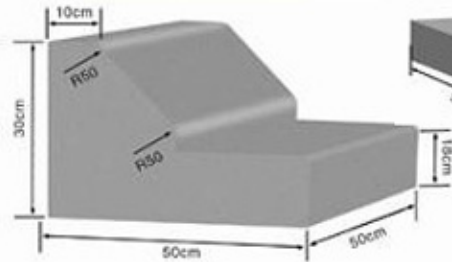

50x22x10cm
50x22x8cm

50x30x12.5cm
50x45x12.5cm

40x27x6cm

50x19x8cm

50x50x30cm

50x28x18cm

50x30x25cm

Curbstone price list

Curbstone-1	Export Rate in USD	Basic Rate in Indian Rupees
74.5 x 42 x 15 x (12-15)cm	14	700
Curbstone-2		
50 x 30 x (8 x 10) cm	10	500
Curbstone:		
60 x 32 x 12 cm	9	450
60 x 25 x 11 cm	9	450
60 x 25 x 10 cm	9	450
60 x 30 x 10 cm	9	450
Crash curbstone:		
60 x 40 x (12 x 20) cm	21.2	1060
60 x 45 x (12 x 20) cm	22	1100
50 x 32 x (8 x 12) cm	14	700
Chamfer curbstone:		
60 x 15 x 15 cf (8 x 8) cm	9	450
50 x 25 x 14.5 cf (7.5 x 7.5)	7	350
MINIMUM ORDER IN EACH DESIGN 100 MOLDS		