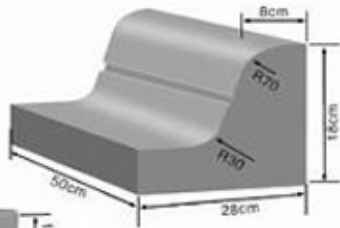

50x22x10cm
50x22x8cm

50x30x12.5cm
50x45x12.5cm

40x27x6cm

50x19x8cm

50x50x30cm

50x28x18cm

50x30x25cm

Curbstone price list

Curbstone-1	Export Rate in USD	Basic Rate in Indian Rupees
74.5 x 42 x 15 x (12-15)cm	14	700
Curbstone-2		
50 x 30 x (8 x 10) cm	10	500
Curbstone:		
60 x 32 x 12 cm	9	450
60 x 25 x 11 cm	9	450
60 x 25 x 10 cm	9	450
60 x 30 x 10 cm	9	450
Crash curbstone:		
60 x 40 x (12 x 20) cm	21.2	1060
60 x 45 x (12 x 20) cm	22	1100
50 x 32 x (8 x 12) cm	14	700
Chamfer curbstone:		
60 x 15 x 15 cf (8 x 8) cm	9	450
50 x 25 x 14.5 cf (7.5 x 7.5)	7	350
MINIMUM ORDER IN EACH DESIGN 100 MOLDS		