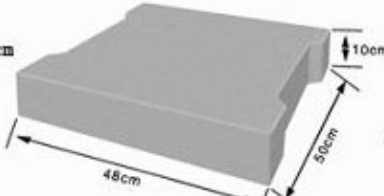

Cable slot boards for expressways (railways)

60×50×8cm

70×50×10cm

50×48×10cm

48×44×9cm

60×50×8cm

49×44.2×9cm

39×29×10cm

47×42×8cm
42×40×8cm

Cable slot boards price list

slab:	Export Rate in USD	Basic Rate in Indian Rupees
60 x 50 x 8 cm	21.2	1060
47 x 40 x 8 cm	21.2	1060
50 x 48 x 10 cm	21.2	1060
48 x 44 x 9 cm	17.6	880
Notched slab		
60 x 50 x 8 cm	24	1200
Striped slab ditch cover		
49 x 44.2 x 9 cm	17.6	880
Flat ditch cover		
39 x 29 x 10 cm	13.4	670
Marked ditch cover		
47 x 42 x 8 cm	21.2	1060
42 x 40 x 8 cm	21.2	1060
MINIMUM ORDER IN EACH DESIGN 100 MOLDS		