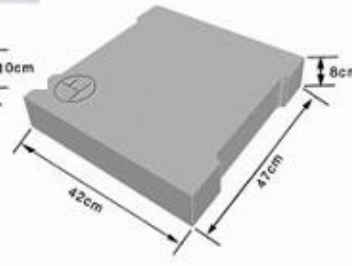

Cable slot boards for expressways (railways)

60×50×8cm

70×50×10cm

50×48×10cm

48×44×9cm

60×50×8cm

49×44.2×9cm

39×29×10cm

47×42×8cm
42×40×8cm

Cable slot boards price list

slab:	Export Rate in USD	Basic Rate in Indian Rupees
60 x 50 x 8 cm	21.2	1060
47 x 40 x 8 cm	21.2	1060
50 x 48 x 10 cm	21.2	1060
48 x 44 x 9 cm	17.6	880
Notched slab		
60 x 50 x 8 cm	24	1200
Striped slab ditch cover		
49 x 44.2 x 9 cm	17.6	880
Flat ditch cover		
39 x 29 x 10 cm	13.4	670
Marked ditch cover		
47 x 42 x 8 cm	21.2	1060
42 x 40 x 8 cm	21.2	1060
MINIMUM ORDER IN EACH DESIGN 100 MOLDS		