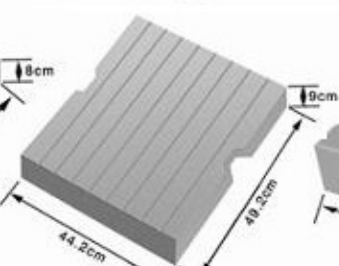

Cable slot boards for expressways (railways)

60×50×8cm

70×50×10cm

50×48×10cm

48×44×9cm

60×50×8cm

49×44.2×9cm

39×29×10cm

47×42×8cm
42×40×8cm

Cable slot boards price list

slab:	Export Rate in USD	Basic Rate in Indian Rupees
60 x 50 x 8 cm	21.2	1060
47 x 40 x 8 cm	21.2	1060
50 x 48 x 10 cm	21.2	1060
48 x 44 x 9 cm	17.6	880
Notched slab		
60 x 50 x 8 cm	24	1200
Striped slab ditch cover		
49 x 44.2 x 9 cm	17.6	880
Flat ditch cover		
39 x 29 x 10 cm	13.4	670
Marked ditch cover		
47 x 42 x 8 cm	21.2	1060
42 x 40 x 8 cm	21.2	1060
MINIMUM ORDER IN EACH DESIGN 100 MOLDS		