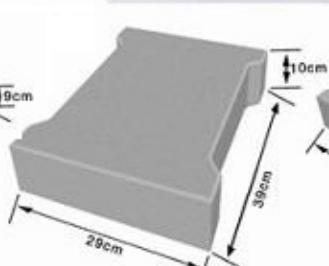

Cable slot boards for expressways (railways)

60×50×8cm

70×50×10cm

50×48×10cm

48×44×9cm

60×50×8cm

49×44.2×9cm

39×29×10cm

47×42×8cm
42×40×8cm

Cable slot boards price list

slab:	Export Rate in USD	Basic Rate in Indian Rupees
60 x 50 x 8 cm	21.2	1060
47 x 40 x 8 cm	21.2	1060
50 x 48 x 10 cm	21.2	1060
48 x 44 x 9 cm	17.6	880
Notched slab		
60 x 50 x 8 cm	24	1200
Striped slab ditch cover		
49 x 44.2 x 9 cm	17.6	880
Flat ditch cover		
39 x 29 x 10 cm	13.4	670
Marked ditch cover		
47 x 42 x 8 cm	21.2	1060
42 x 40 x 8 cm	21.2	1060
MINIMUM ORDER IN EACH DESIGN 100 MOLDS		