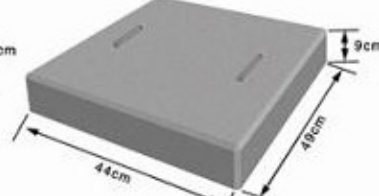

Cable slot boards for expressways (railways)

60×50×8cm

70×50×10cm

50×48×10cm

48×44×9cm

60×50×8cm

49×44.2×9cm

39×29×10cm

47×42×8cm
42×40×8cm

Cable slot boards price list

slab:	Export Rate in USD	Basic Rate in Indian Rupees
60 x 50 x 8 cm	21.2	1060
47 x 40 x 8 cm	21.2	1060
50 x 48 x 10 cm	21.2	1060
48 x 44 x 9 cm	17.6	880
Notched slab		
60 x 50 x 8 cm	24	1200
Striped slab ditch cover		
49 x 44.2 x 9 cm	17.6	880
Flat ditch cover		
39 x 29 x 10 cm	13.4	670
Marked ditch cover		
47 x 42 x 8 cm	21.2	1060
42 x 40 x 8 cm	21.2	1060
MINIMUM ORDER IN EACH DESIGN 100 MOLDS		