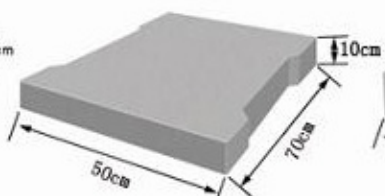

Cable slot boards for expressways (railways)

60×50×8cm

70×50×10cm

50×48×10cm

48×44×9cm

60×50×8cm

49×44.2×9cm

39×29×10cm

47×42×8cm
42×40×8cm

Cable slot boards price list

slab:	Export Rate in USD	Basic Rate in Indian Rupees
60 x 50 x 8 cm	21.2	1060
47 x 40 x 8 cm	21.2	1060
50 x 48 x 10 cm	21.2	1060
48 x 44 x 9 cm	17.6	880
Notched slab		
60 x 50 x 8 cm	24	1200
Striped slab ditch cover		
49 x 44.2 x 9 cm	17.6	880
Flat ditch cover		
39 x 29 x 10 cm	13.4	670
Marked ditch cover		
47 x 42 x 8 cm	21.2	1060
42 x 40 x 8 cm	21.2	1060
MINIMUM ORDER IN EACH DESIGN 100 MOLDS		