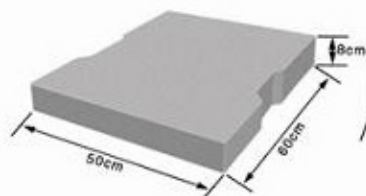

Cable slot boards for expressways (railways)

60×50×8cm

70×50×10cm

50×48×10cm

48×44×9cm

60×50×8cm

49×44.2×9cm

39×29×10cm

47×42×8cm
42×40×8cm

Cable slot boards price list

slab:	Export Rate in USD	Basic Rate in Indian Rupees
60 x 50 x 8 cm	21.2	1060
47 x 40 x 8 cm	21.2	1060
50 x 48 x 10 cm	21.2	1060
48 x 44 x 9 cm	17.6	880
Notched slab		
60 x 50 x 8 cm	24	1200
Striped slab ditch cover		
49 x 44.2 x 9 cm	17.6	880
Flat ditch cover		
39 x 29 x 10 cm	13.4	670
Marked ditch cover		
47 x 42 x 8 cm	21.2	1060
42 x 40 x 8 cm	21.2	1060
MINIMUM ORDER IN EACH DESIGN 100 MOLDS		