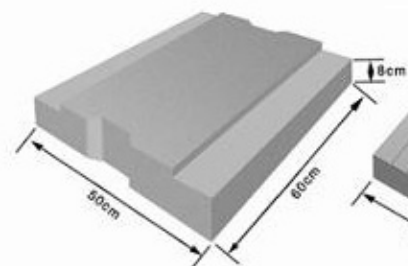

Cable slot boards for expressways (railways)

60×50×8cm

70×50×10cm

50×48×10cm

48×44×9cm

60×50×8cm

49×44.2×9cm

39×29×10cm

47×42×8cm
42×40×8cm

Cable slot boards price list

slab:	Export Rate in USD	Basic Rate in Indian Rupees
60 x 50 x 8 cm	21.2	1060
47 x 40 x 8 cm	21.2	1060
50 x 48 x 10 cm	21.2	1060
48 x 44 x 9 cm	17.6	880
Notched slab		
60 x 50 x 8 cm	24	1200
Striped slab ditch cover		
49 x 44.2 x 9 cm	17.6	880
Flat ditch cover		
39 x 29 x 10 cm	13.4	670
Marked ditch cover		
47 x 42 x 8 cm	21.2	1060
42 x 40 x 8 cm	21.2	1060
MINIMUM ORDER IN EACH DESIGN 100 MOLDS		