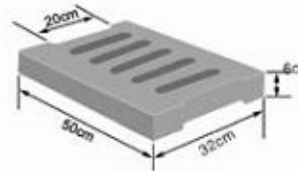

Plastic mold series for ditch covers

70 × 50 × 6cm

100 × 50 × 8cm

75 × 50 × 10cm

50 × 50 × 6cm

50 × 32 × 6cm

50 × 25 × 11cm
40 × 24 × 10cm

50 × 20 × 8cm

50 × 30 × 8cm

50 × 50 × 8cm

75 × 50 × 8cm
80 × 50 × 8cm 100 × 50 × 10cm

50 × 50 × 8cm

40 × 33 × 3.5cm

Ditch covers price list

Sewer covers:	Export Rate in USD	Basic Rate in Indian Rupees
70x50x6 cm	28.24	1412
100x50x8 cm	35.2	1760
75x50x10cm	28.24	1412
50x50x6 cm	21.2	1060
50x32x6 cm	17.64	882
50x25x11 cm	28.24	1412
40x24x10cm	28.24	1412
50x20x8 cm	13.42	671
50x30x8 cm	21.2	1060
50x50x8 cm	22.94	1147
75x50x8 cm	28.24	1412
80x50x8 cm	31.76	1588
100x50x10cm	42.36	2118
50x50x8 cm	22.94	1147
40x33x3.5cm	15.88	794