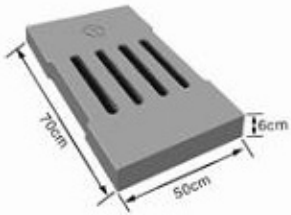

Plastic mold series for ditch covers

70 × 50 × 6cm

100 × 50 × 8cm

75 × 50 × 10cm

50 × 50 × 6cm

50 × 32 × 6cm

50 × 25 × 11cm
40 × 24 × 10cm

50 × 20 × 8cm

50 × 30 × 8cm

50 × 50 × 8cm

75 × 50 × 8cm
80 × 50 × 8cm 100 × 50 × 10cm

50 × 50 × 8cm

40 × 33 × 3.5cm

Ditch covers price list

Sewer covers:	Export Rate in USD	Basic Rate in Indian Rupees
70x50x6 cm	28.24	1412
100x50x8 cm	35.2	1760
75x50x10cm	28.24	1412
50x50x6 cm	21.2	1060
50x32x6 cm	17.64	882
50x25x11 cm	28.24	1412
40x24x10cm	28.24	1412
50x20x8 cm	13.42	671
50x30x8 cm	21.2	1060
50x50x8 cm	22.94	1147
75x50x8 cm	28.24	1412
80x50x8 cm	31.76	1588
100x50x10cm	42.36	2118
50x50x8 cm	22.94	1147
40x33x3.5cm	15.88	794