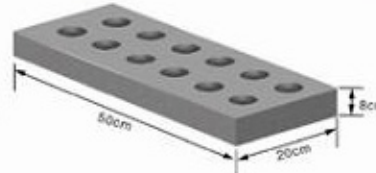

Plastic mold series for ditch covers

70 × 50 × 6cm

100 × 50 × 8cm

75 × 50 × 10cm

50 × 50 × 6cm

50 × 32 × 6cm

50 × 25 × 11cm
40 × 24 × 10cm

50 × 20 × 8cm

50 × 30 × 8cm

50 × 50 × 8cm

75 × 50 × 8cm
80 × 50 × 8cm 100 × 50 × 10cm

50 × 50 × 8cm

40 × 33 × 3.5cm

Ditch covers price list

Sewer covers:	Export Rate in USD	Basic Rate in Indian Rupees
70x50x6 cm	28.24	1412
100x50x8 cm	35.2	1760
75x50x10cm	28.24	1412
50x50x6 cm	21.2	1060
50x32x6 cm	17.64	882
50x25x11 cm	28.24	1412
40x24x10cm	28.24	1412
50x20x8 cm	13.42	671
50x30x8 cm	21.2	1060
50x50x8 cm	22.94	1147
75x50x8 cm	28.24	1412
80x50x8 cm	31.76	1588
100x50x10cm	42.36	2118
50x50x8 cm	22.94	1147
40x33x3.5cm	15.88	794