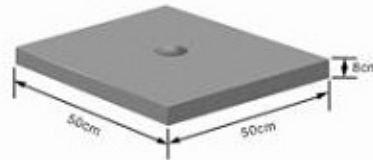

Plastic mold series for ditch covers

70 × 50 × 6cm

100 × 50 × 8cm

75 × 50 × 10cm

50 × 50 × 6cm

50 × 32 × 6cm

50 × 25 × 11cm
40 × 24 × 10cm

50 × 20 × 8cm

50 × 30 × 8cm

50 × 50 × 8cm

75 × 50 × 8cm
80 × 50 × 8cm 100 × 50 × 10cm

50 × 50 × 8cm

40 × 33 × 3.5cm

Ditch covers price list

Sewer covers:	Export Rate in USD	Basic Rate in Indian Rupees
70x50x6 cm	28.24	1412
100x50x8 cm	35.2	1760
75x50x10cm	28.24	1412
50x50x6 cm	21.2	1060
50x32x6 cm	17.64	882
50x25x11 cm	28.24	1412
40x24x10cm	28.24	1412
50x20x8 cm	13.42	671
50x30x8 cm	21.2	1060
50x50x8 cm	22.94	1147
75x50x8 cm	28.24	1412
80x50x8 cm	31.76	1588
100x50x10cm	42.36	2118
50x50x8 cm	22.94	1147
40x33x3.5cm	15.88	794