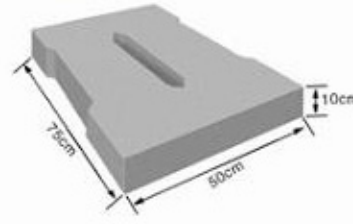

Plastic mold series for ditch covers

70 × 50 × 6cm

100 × 50 × 8cm

75 × 50 × 10cm

50 × 50 × 6cm

50 × 32 × 6cm

50 × 25 × 11cm
40 × 24 × 10cm

50 × 20 × 8cm

50 × 30 × 8cm

50 × 50 × 8cm

75 × 50 × 8cm
80 × 50 × 8cm 100 × 50 × 10cm

50 × 50 × 8cm

40 × 33 × 3.5cm

Ditch covers price list

Sewer covers:	Export Rate in USD	Basic Rate in Indian Rupees
70x50x6 cm	28.24	1412
100x50x8 cm	35.2	1760
75x50x10cm	28.24	1412
50x50x6 cm	21.2	1060
50x32x6 cm	17.64	882
50x25x11 cm	28.24	1412
40x24x10cm	28.24	1412
50x20x8 cm	13.42	671
50x30x8 cm	21.2	1060
50x50x8 cm	22.94	1147
75x50x8 cm	28.24	1412
80x50x8 cm	31.76	1588
100x50x10cm	42.36	2118
50x50x8 cm	22.94	1147
40x33x3.5cm	15.88	794