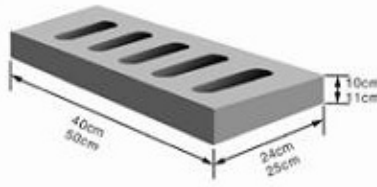

Plastic mold series for ditch covers

70 × 50 × 6cm

100 × 50 × 8cm

75 × 50 × 10cm

50 × 50 × 6cm

50 × 32 × 6cm

50 × 25 × 11cm
40 × 24 × 10cm

50 × 20 × 8cm

50 × 30 × 8cm

50 × 50 × 8cm

75 × 50 × 8cm
80 × 50 × 8cm 100 × 50 × 10cm

50 × 50 × 8cm

40 × 33 × 3.5cm

Ditch covers price list

Sewer covers:	Export Rate in USD	Basic Rate in Indian Rupees
70x50x6 cm	28.24	1412
100x50x8 cm	35.2	1760
75x50x10cm	28.24	1412
50x50x6 cm	21.2	1060
50x32x6 cm	17.64	882
50x25x11 cm	28.24	1412
40x24x10cm	28.24	1412
50x20x8 cm	13.42	671
50x30x8 cm	21.2	1060
50x50x8 cm	22.94	1147
75x50x8 cm	28.24	1412
80x50x8 cm	31.76	1588
100x50x10cm	42.36	2118
50x50x8 cm	22.94	1147
40x33x3.5cm	15.88	794