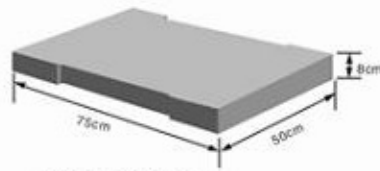

Plastic mold series for ditch covers

70 × 50 × 6cm

100 × 50 × 8cm

75 × 50 × 10cm

50 × 50 × 6cm

50 × 32 × 6cm

50 × 25 × 11cm
40 × 24 × 10cm

50 × 20 × 8cm

50 × 30 × 8cm

50 × 50 × 8cm

75 × 50 × 8cm
80 × 50 × 8cm 100 × 50 × 10cm

50 × 50 × 8cm

40 × 33 × 3.5cm

Ditch covers price list

Sewer covers:	Export Rate in USD	Basic Rate in Indian Rupees
70x50x6 cm	28.24	1412
100x50x8 cm	35.2	1760
75x50x10cm	28.24	1412
50x50x6 cm	21.2	1060
50x32x6 cm	17.64	882
50x25x11 cm	28.24	1412
40x24x10cm	28.24	1412
50x20x8 cm	13.42	671
50x30x8 cm	21.2	1060
50x50x8 cm	22.94	1147
75x50x8 cm	28.24	1412
80x50x8 cm	31.76	1588
100x50x10cm	42.36	2118
50x50x8 cm	22.94	1147
40x33x3.5cm	15.88	794