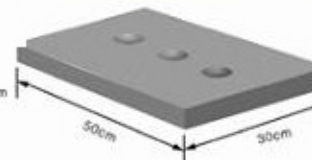

Plastic mold series for ditch covers

70 × 50 × 6cm

100 × 50 × 8cm

75 × 50 × 10cm

50 × 50 × 6cm

50 × 32 × 6cm

50 × 25 × 11cm
40 × 24 × 10cm

50 × 20 × 8cm

50 × 30 × 8cm

50 × 50 × 8cm

75 × 50 × 8cm
80 × 50 × 8cm 100 × 50 × 10cm

50 × 50 × 8cm

40 × 33 × 3.5cm

Ditch covers price list

Sewer covers:	Export Rate in USD	Basic Rate in Indian Rupees
70x50x6 cm	28.24	1412
100x50x8 cm	35.2	1760
75x50x10cm	28.24	1412
50x50x6 cm	21.2	1060
50x32x6 cm	17.64	882
50x25x11 cm	28.24	1412
40x24x10cm	28.24	1412
50x20x8 cm	13.42	671
50x30x8 cm	21.2	1060
50x50x8 cm	22.94	1147
75x50x8 cm	28.24	1412
80x50x8 cm	31.76	1588
100x50x10cm	42.36	2118
50x50x8 cm	22.94	1147
40x33x3.5cm	15.88	794