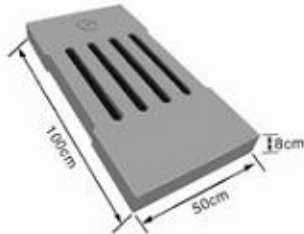

Plastic mold series for ditch covers

70 × 50 × 6cm

100 × 50 × 8cm

75 × 50 × 10cm

50 × 50 × 6cm

50 × 32 × 6cm

50 × 25 × 11cm
40 × 24 × 10cm

50 × 20 × 8cm

50 × 30 × 8cm

50 × 50 × 8cm

75 × 50 × 8cm
80 × 50 × 8cm 100 × 50 × 10cm

50 × 50 × 8cm

40 × 33 × 3.5cm

Ditch covers price list

Sewer covers:	Export Rate in USD	Basic Rate in Indian Rupees
70x50x6 cm	28.24	1412
100x50x8 cm	35.2	1760
75x50x10cm	28.24	1412
50x50x6 cm	21.2	1060
50x32x6 cm	17.64	882
50x25x11 cm	28.24	1412
40x24x10cm	28.24	1412
50x20x8 cm	13.42	671
50x30x8 cm	21.2	1060
50x50x8 cm	22.94	1147
75x50x8 cm	28.24	1412
80x50x8 cm	31.76	1588
100x50x10cm	42.36	2118
50x50x8 cm	22.94	1147
40x33x3.5cm	15.88	794