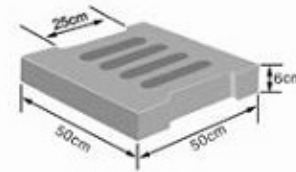

Plastic mold series for ditch covers

70 × 50 × 6cm

100 × 50 × 8cm

75 × 50 × 10cm

50 × 50 × 6cm

50 × 32 × 6cm

50 × 25 × 11cm
40 × 24 × 10cm

50 × 20 × 8cm

50 × 30 × 8cm

50 × 50 × 8cm

75 × 50 × 8cm
80 × 50 × 8cm 100 × 50 × 10cm

50 × 50 × 8cm

40 × 33 × 3.5cm

Ditch covers price list

Sewer covers:	Export Rate in USD	Basic Rate in Indian Rupees
70x50x6 cm	28.24	1412
100x50x8 cm	35.2	1760
75x50x10cm	28.24	1412
50x50x6 cm	21.2	1060
50x32x6 cm	17.64	882
50x25x11 cm	28.24	1412
40x24x10cm	28.24	1412
50x20x8 cm	13.42	671
50x30x8 cm	21.2	1060
50x50x8 cm	22.94	1147
75x50x8 cm	28.24	1412
80x50x8 cm	31.76	1588
100x50x10cm	42.36	2118
50x50x8 cm	22.94	1147
40x33x3.5cm	15.88	794